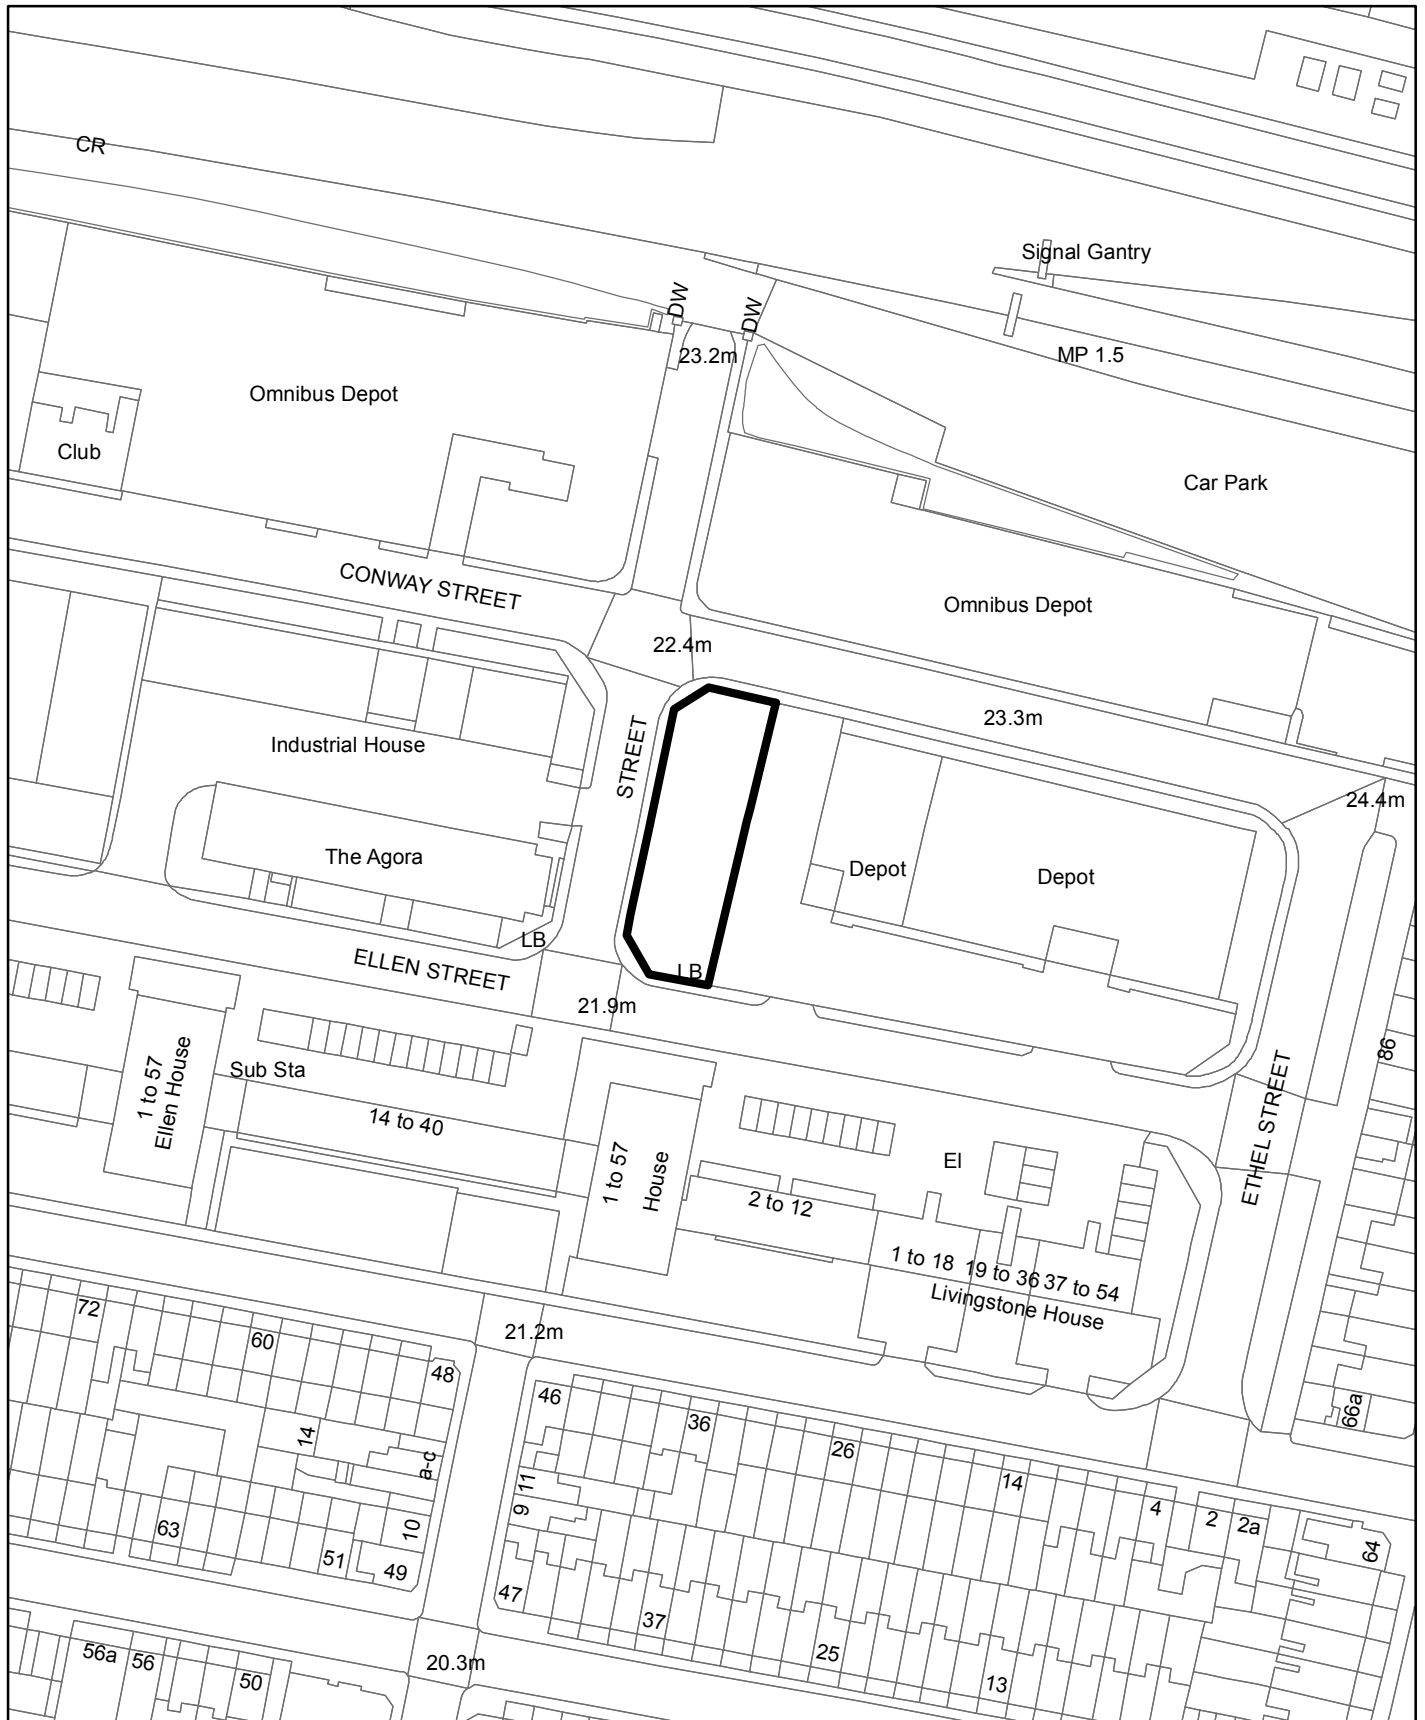

BH2017/01176 Land at Goldstone Street Hove

Scale: 1:1,250